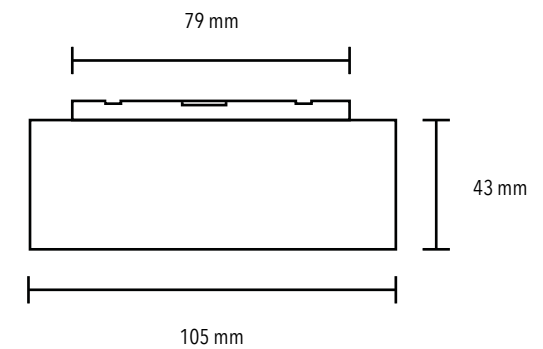

SHADE CEILING BASE

Canopy/power supply for ØS1 Pendant

Dimensions

W 105 mm / 4,1 in H 43 mm / 1,6 in

Input:

100-240 VAC - 50/60 Hz