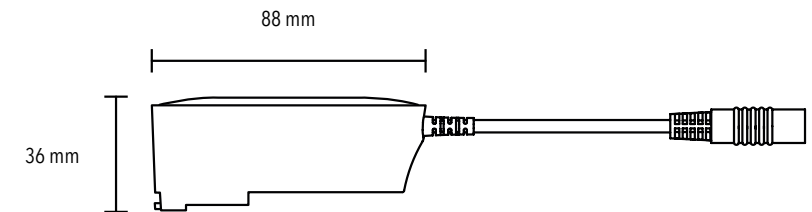

SHADE FLOOR/TABLE/WALL ØS1 WALL ADAPTER

Dimensions

W 88 mm / 3,5 in H 36 mm / 0,1 in

Input:

100-240 VAC - 50/60 Hz