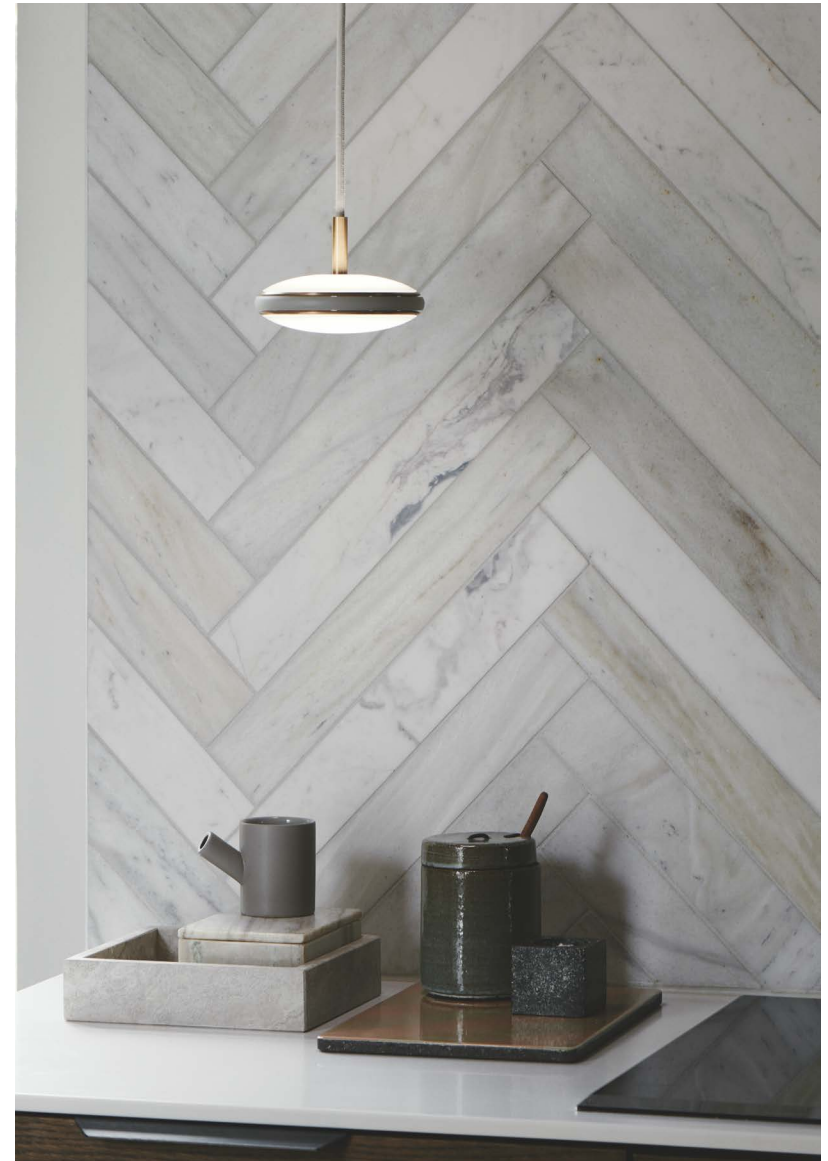

THE TECHNICAL SIDE

The Shade ØS1 is divided into 3 modules which can be controlled individually - top, center and bottom.

Top and bottom is equipped with high-quality white adjustable LEDs providing 2700-5600 Kelvin, up to 1000 lumens and scores min. 95 on the Color Rendering Index (CRI). In addition to that the middle zone provides a full RGB spectrum.