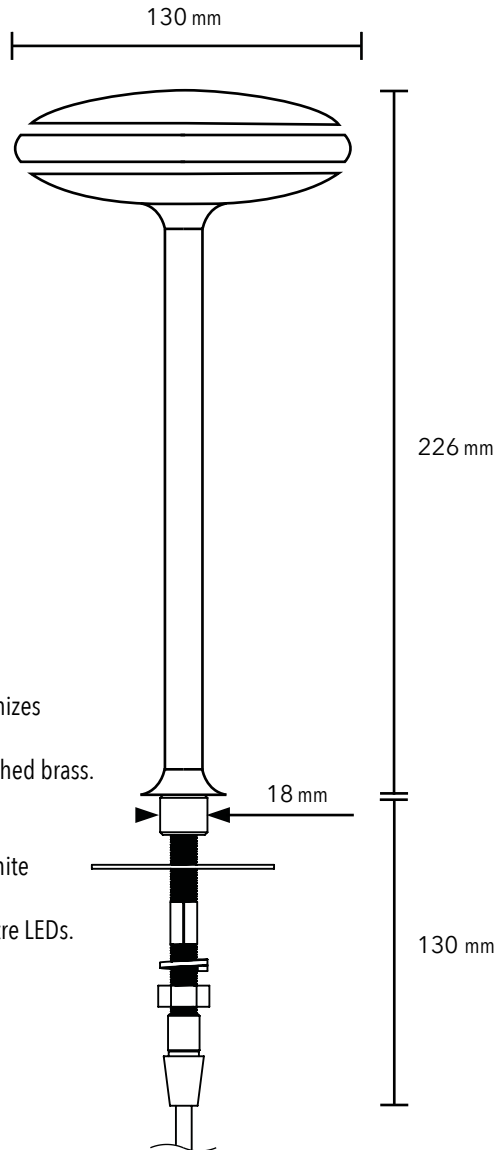

Dimensions

W 130 mm / 5,1 in H 1007 mm / 39,6 in

Material

Polycarbonate specially formulated for diffusion properties.
Surface treated, polished brass that maximizes heat output.
Stand: Lacquered steel - black/white, polished brass.

Light angle

360°

Accessibility

Better Light App, iOS and Android. Shade Node.

SHADE NODE

Smart switch for ØS1

Dimensions:

Dia.: 53 mm / 2,0 in Dep.: 11 mm / 0,4 in

SHADE FLOOR/TABLE/WALL ØS1 WALL ADAPTER

Dimensions

W 88 mm / 3,5 in H 36 mm / 0,1 in

Input:

100-240 VAC - 50/60 Hz

SHADE ØS1 TABLE, FIXED

Dimensions

W 130 mm / 5,1 in H 226 mm / 8,9 in

SHADE NODE

Smart switch for ØS1

Dimensions:

Dia.: 53 mm / 2,0 in Dep.: 11 mm / 0,4 in

Functionality:

Press - switch on/off
Press and twist outer dial - Adjust light intensity
Twist (360 degree rotation) - Switch between up to 8 personalized settings on the Shade ØS1.