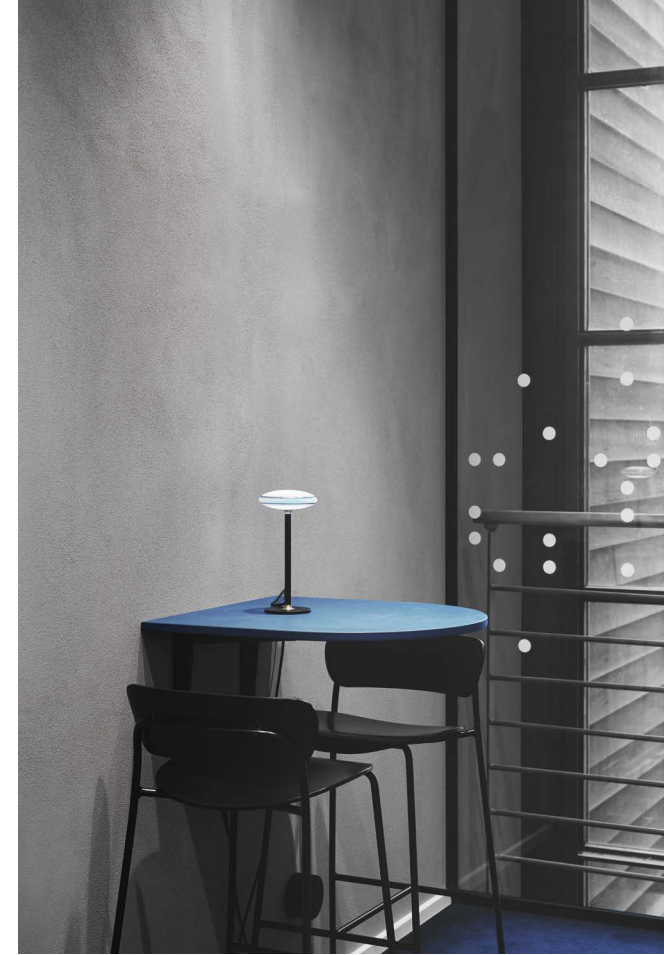

The Shade ØS1 is divided into 3 light zones which can be controlled individually - top, middle and bottom.

ØS1 Table, Fixed is mounted directly into the tabletop.

WHY ØS1?

Shade ØS1 is based on a basic philosophy: Provide the user with the ability to create the lighting that the user needs - whether it be functional or mood lighting.