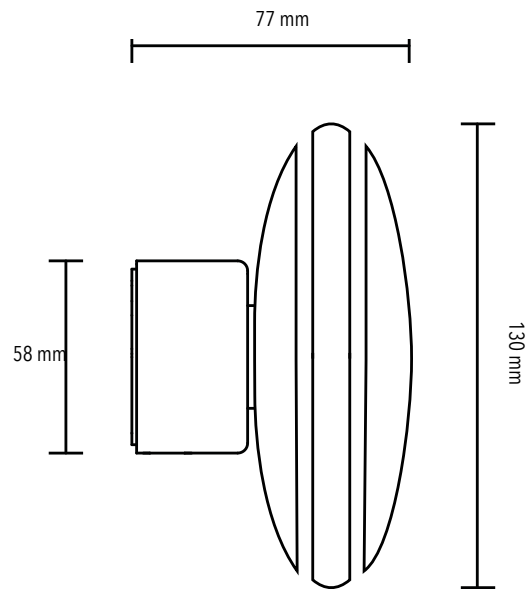

SHADE ØS1 PENDANT

Dimensions

W 130 mm / 5,1 in H 43 mm / 1,6 in

Material

Polycarbonate specially formulated for diffusion properties.
Surface treated, polished brass that maximizes heat output.

LED

2700K - 5600K adjustable high-quality white LEDs top & bottom.
Full RGB spectrum high-quality white centre LEDs.

SHADE NODE

Smart switch for ØS1

Dimensions:

Dia.: 53 mm / 2,0 in Dep.: 11 mm / 0,4 in

Functionality:

Press - switch on/off
Press and twist outer dial - Adjust light intensity
Twist (360 degree rotation) - Switch between up to 8 personalized settings on the Shade ØS1.

Battery:

Lithium (CR2032)

SHADE CEILING BASE

Canopy/power supply for ØS1 Pendant

Dimensions

W 105 mm / 4,1 in H 43 mm / 1,6 in

Input:

100-240 VAC - 50/60 Hz

SHADE ØS1 WALL

Dimensions

W 130 mm / 5,1 in
H 130 mm / 5,1 in
D 77 mm / 3,0 in

Material

Polycarbonate specially formulated for diffusion properties.
Surface treated, polished brass that maximizes heat output.
Wall mount: Brass plated aluminum or black/white lacquer.