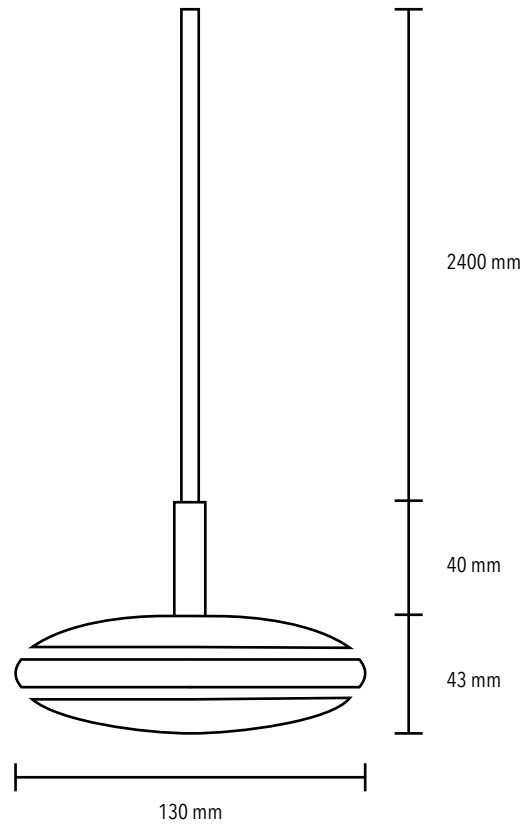

SHADE ØS1 PENDANT

Dimensions

W 130 mm / 5,1 in H 43 mm / 1,6 in

Material

Polycarbonate specially formulated for diffusion properties.
Surface treated, polished brass that maximizes heat output.

LED

2700K - 5600K adjustable high-quality white LEDs top & bottom.
Full RGB spectrum high-quality white centre LEDs.