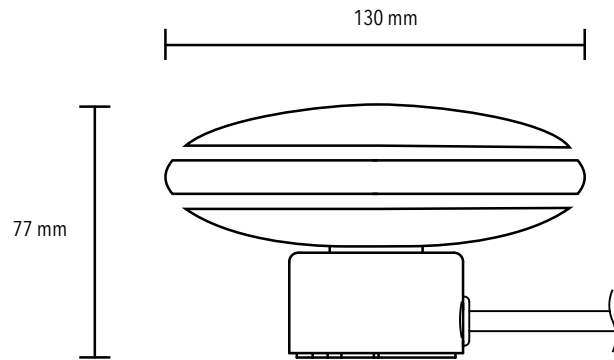

Dimensions

W 130 mm / 5,1 in H 1007 mm / 39,6 in

Material

Polycarbonate specially formulated for diffusion properties.
Surface treated, polished brass that maximizes heat output.
Stand: Lacquered steel - black/white, polished brass.

SHADE NODE

Smart switch for ØS1

Dimensions:

Dia.: 53 mm / 2,0 in Dep.: 11 mm / 0,4 in

Functionality:

Press - switch on/off
Press and twist outer dial - Adjust light intensity
Twist (360 degree rotation) - Switch between up to 8 personalized settings on the Shade ØS1.

Dimensions

W 130 mm / 5,1 in H 77 mm / 3 in

Material

Polycarbonate specially formulated for diffusion properties.
Surface treated, polished brass that maximizes heat output.
Stand: Lacquered steel - black/white, polished brass.