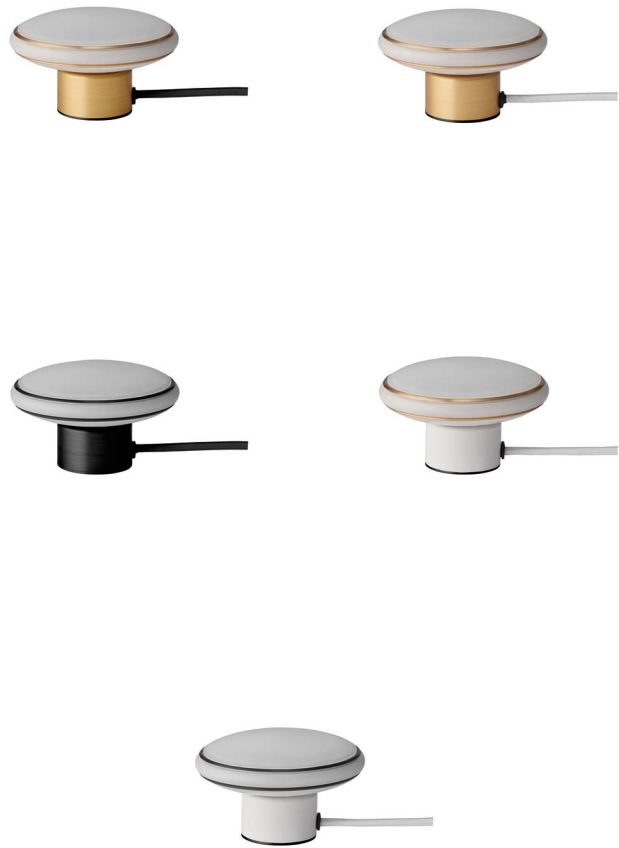

Top and bottom is equipped with high-quality white adjustable LEDs providing 2700-5600 Kelvin, up to 1000 lumens and scores min. 95 on the Color Rendering Index (CRI). In addition to that the middle zone provides a full RGB spectrum.

SHADE ØS1 PENDANT

SHADE ØS1 WALL

SHADE ØS1 FLOOR

SHADE ØS1 TABLE

SHADE ØS1 TABLE, MINI

SHADE ØS1 TABLE, FIXED

TECHNICAL SPECIFICATIONS

AS EASY AS IT GETS

The Shade Node is designed for easy and trouble-free control of the Shade ØS1.

You can attach the Shade Node to the wall as a normal light switch or you can use it as a portable device – right at your fingertips.