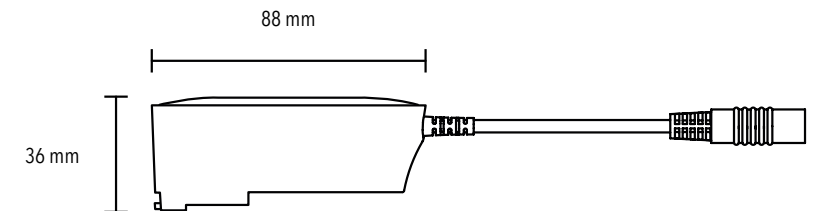

SHADE FLOOR/TABLE/WALL ØS1 WALL ADAPTER

Dimensions

W 88 mm / 3,5 in H 36 mm / 0,1 in

Input:

100-240 VAC - 50/60 Hz