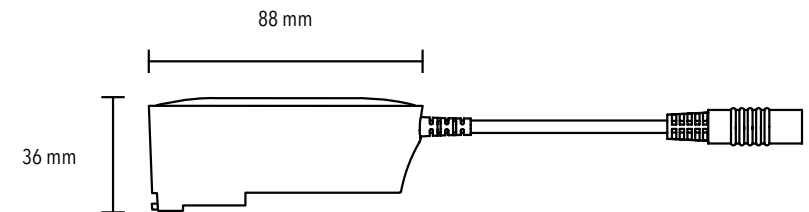

SHADE FLOOR/TABLE/WALL ØS1 WALL ADAPTER

Dimensions

W 88 mm / 3,5 in H 36 mm / 0,1 in

Input:

100-240 VAC - 50/60 Hz