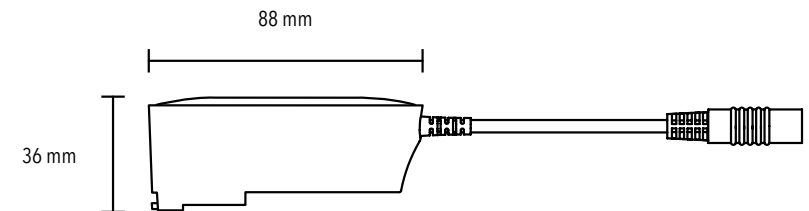

SHADE FLOOR/TABLE/WALL ØS1 WALL ADAPTER

Dimensions

W 88 mm / 3,5 in H 36 mm / 0,1 in

Input:

100-240 VAC - 50/60 Hz