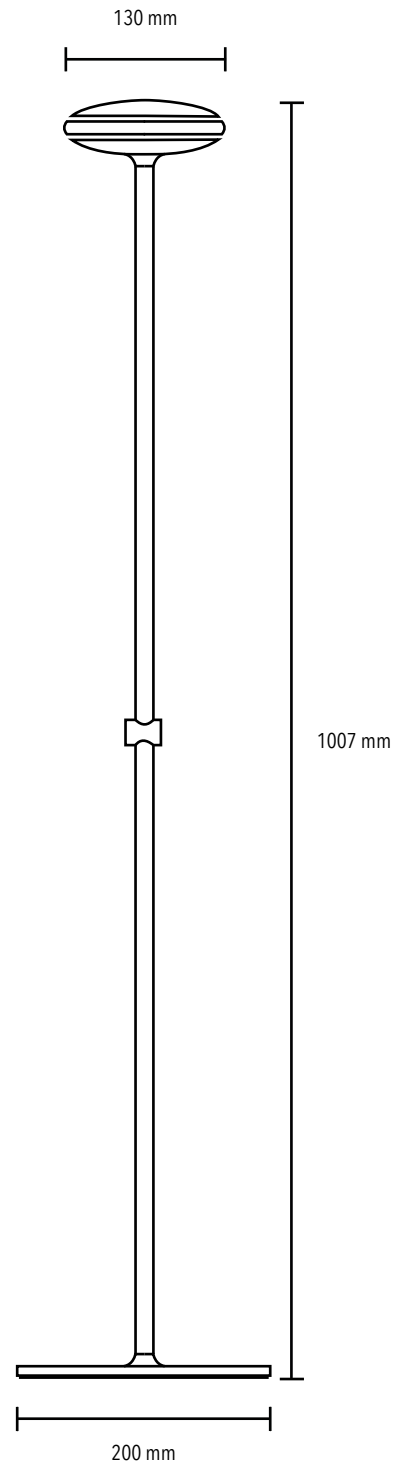

Light angle

360°

Accessibility

Better Light App, iOS and Android. Shade Node.

SHADE NODE

Smart switch for ØS1

Dimensions:

Dia.: 53 mm / 2,0 in Dep.: 11 mm / 0,4 in

SHADE NODE

Smart switch for ØS1

Dimensions:

Dia.: 53 mm / 2,0 in Dep.: 11 mm / 0,4 in

Functionality:

Press - switch on/off
Press and twist outer dial - Adjust light intensity
Twist (360 degree rotation) - Switch between up to 8 personalized settings on the Shade ØS1.

Dimensions

W 130 mm / 5,1 in H 1007 mm / 39,6 in

Material

Polycarbonate specially formulated for diffusion properties.
Surface treated, polished brass that maximizes heat output.
Stand: Lacquered steel - black/white, polished brass.