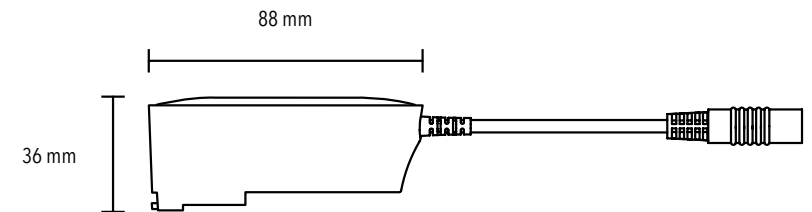

SHADE FLOOR/TABLE/WALL ØS1 WALL ADAPTER

Dimensions

W 88 mm / 3,5 in H 36 mm / 0,1 in

Input:

100-240 VAC - 50/60 Hz