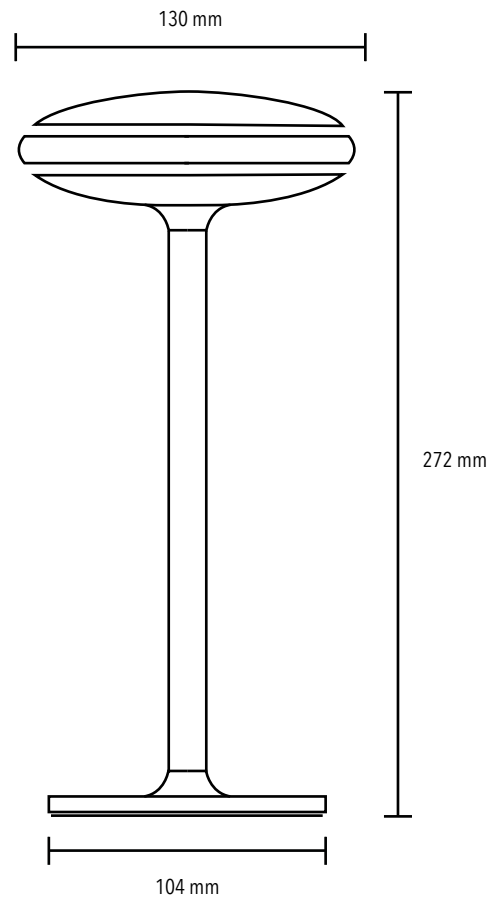

Light angle

360°

Accessibility

Better Light App, iOS and Android. Shade Node.

SHADE NODE

Smart switch for ØS1

Dimensions:

Dia.: 53 mm / 2,0 in Dep.: 11 mm / 0,4 in

SHADE FLOOR/TABLE/WALL ØS1 WALL ADAPTER

Dimensions

W 88 mm / 3,5 in H 36 mm / 0,1 in

Input:

100-240 VAC - 50/60 Hz

SHADE ØS1 TABLE

Dimensions

W 130 mm / 5,1 in H 272 mm / 10,7 in

SHADE NODE

Smart switch for ØS1

Dimensions:

Dia.: 53 mm / 2,0 in Dep.: 11 mm / 0,4 in

Functionality:

Press - switch on/off
Press and twist outer dial - Adjust light intensity
Twist (360 degree rotation) - Switch between up to 8 personalized settings on the Shade ØS1.

Dimensions

W 130 mm / 5,1 in H 1007 mm / 39,6 in

Material

Polycarbonate specially formulated for diffusion properties.
Surface treated, polished brass that maximizes heat output.
Stand: Lacquered steel - black/white, polished brass.